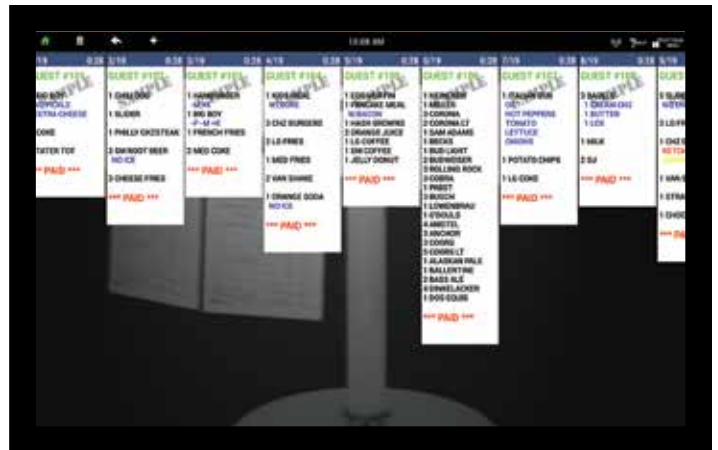

ChefTAB+ Kitchen Display System Embedded in a 15.6" Tablet

Many busy kitchens and bars struggle to maintain control in an environment driven by slips of paper. With the ChefTAB, these inefficiencies are eliminated. A single touch of the finger allows the operator to view all pending orders as well as review up to 50 recently bumped orders.

The ChefTAB is an **all-in-one** solution for your kitchen video needs. The included 15.6 inch tablet is ideal for the workplace, where space is at a premium.

The ChefTAB is easily configured to your system via its unique Ticket Genie. Simply put it in capture mode and send an order from your POS system. The Ticket Genie will display the order and allow you to select the fields you would like to display along with their format.

ChefTAB integrates perfectly with the Uniwell HX series terminals. It is perfect for bars, diners, coffee shops, food trucks, sandwich shops or any place you would use a kitchen printer.

Use the same Android technology that is dominating the computer industry, the new ChefTAB, tablet based Kitchen Display System (KDS) provides a clean, paperless environment for your restaurant.

All connections to the ChefTAB are recessed and hidden from view. When utilizing the standard 75mm VESA mounting holes, it is easy to mount to the wall or ceiling.

Visit our showroom:
12/35-39 Higginbotham Road
Gladesville NSW 2111

Phone **1300 864 935**
Website **www.uniwell.net.au**
Email **sales@uniwell.net.au**